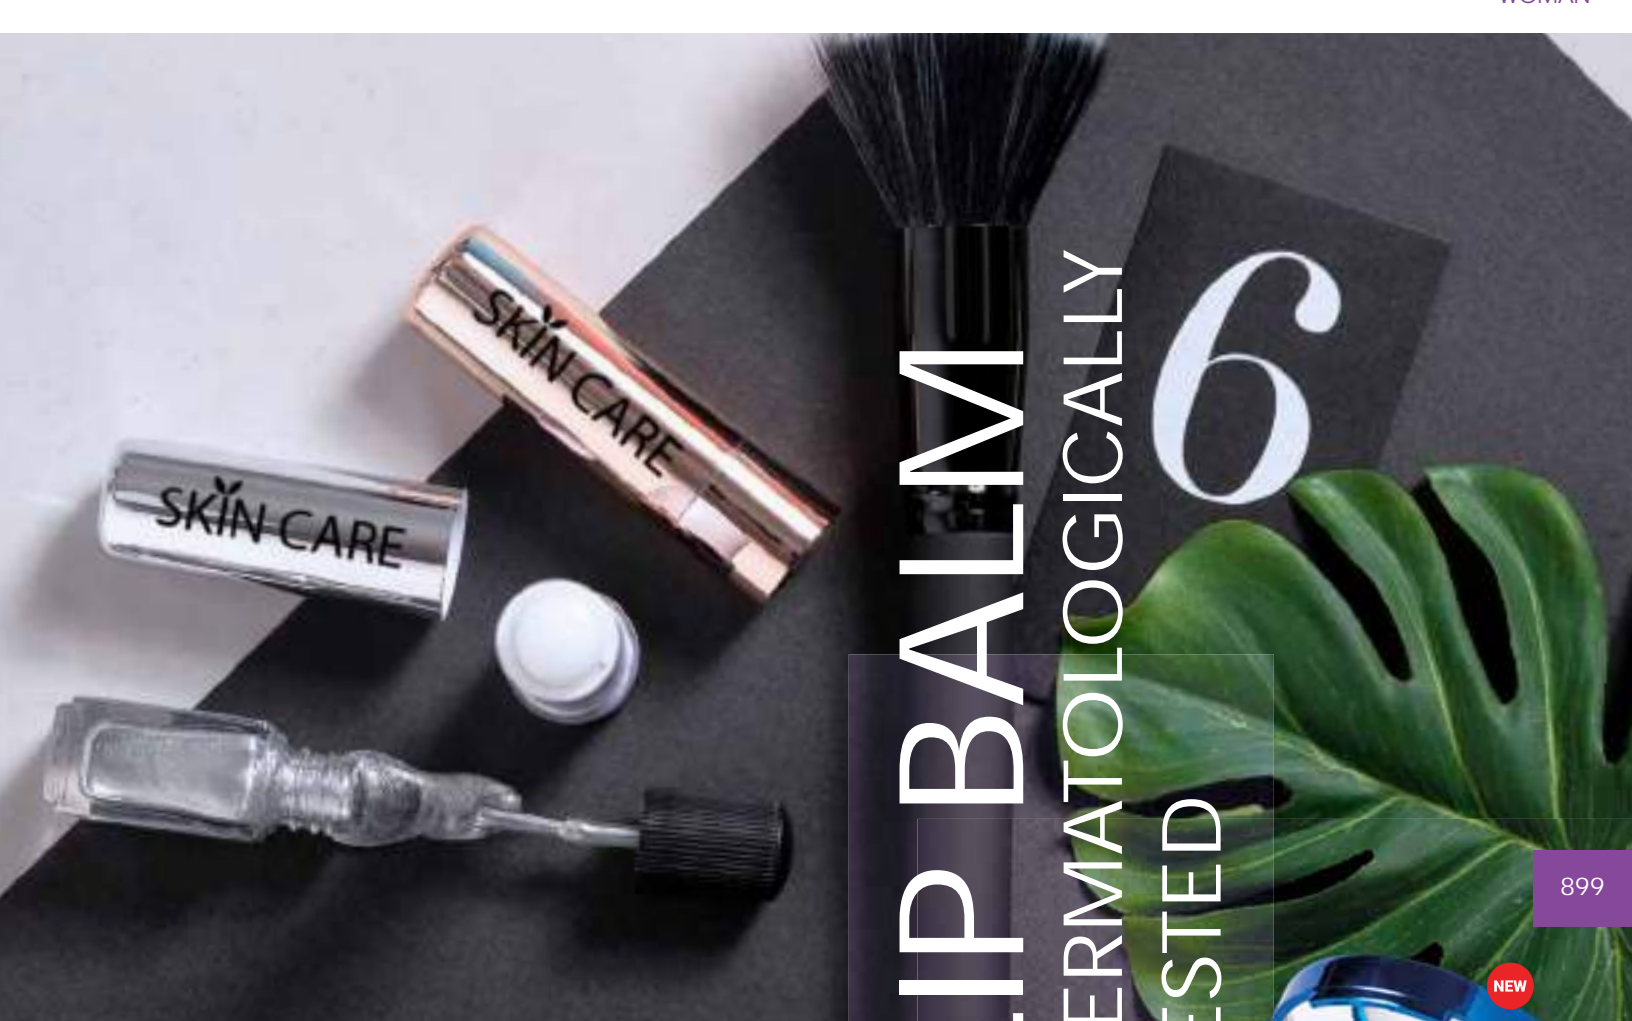

LIP BALM

DERMATOLOGICALLY TESTED

899