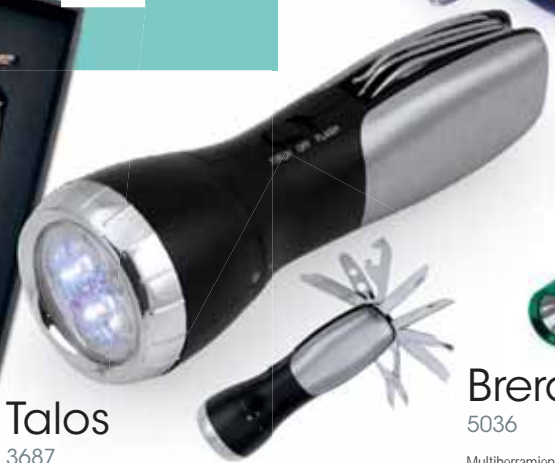

Fairox

5172

Linterna. Aluminio. 1 Led. Pilas Botón Incluidas.

Lanterna. Aluminio. 1 Led. Pilhas Botão Incluidas.

Torch. Aluminium. 1 Led. Button Batteries Included.

📏 1.3 x 5.9 cm 📦 200 / 50

🎨 Print Code: E(1), L1

19

02

09

TORCH & MULTITOOLS

Demil

6250

Lâmpara. 30 Luces COB. 3 Pilas AAA No Incluidas.

Lâmpada. 30 Luces COB. 3 Pilhas AAA Não Incluidas.

Lamp. 30 COB Lights. 3 Batteries AAA Not Included.

📏 6.9 x 13.9 cm 📦 100 / 50

🎨 Print Code: F(1)

COB Led

1164

Sufli

3484

Set. Aluminio/ Acero Inox. 1 Led. Navaja 7 Funciones. Pilas Botón Incluidas.

Set. Alumínio/ Aço Inoxidável. 1 Led. Canivete 7 Funções. Pilhas Botão Incluidas.

Set. Aluminium/ Stainless Steel. 1 Led. Pocket Knife 7 Functions. Button Batteries Included.

📏 13.5 x 2.7 x 9 cm 📦 100 / 10

🎨 Print Code: E(1), L1

19

Talos

3687

Multiherramienta. 4 Ledes. 12 Funciones. 3 Pilas AAA No Incluidas.

Multi-Ferramentas. 4 Ledes. 12 Funções. 3 Pilhas AAA Não Incluidas.

Multitool. 4 Leds. 12 Functions. 3 Batteries AAA Not Included.

📏 4.5 x 14 cm 📦 50 / 25

🎨 Print Code: E(1), L1

Brerax

5036

Multiherramienta. Aluminio/ Acero Inox. 1 Led. 9 Funciones. 1 Pila AAA No Incluida.

Multi-Ferramentas. Alumínio/ Aço Inoxidável. 1 Led. 9 Funções. 1 Pilha AAA Não Incluida.

📏 3.2 x 12.5 cm 📦 50 / 25

🎨 Print Code: E(1), L1

02

03

19

04

03

02