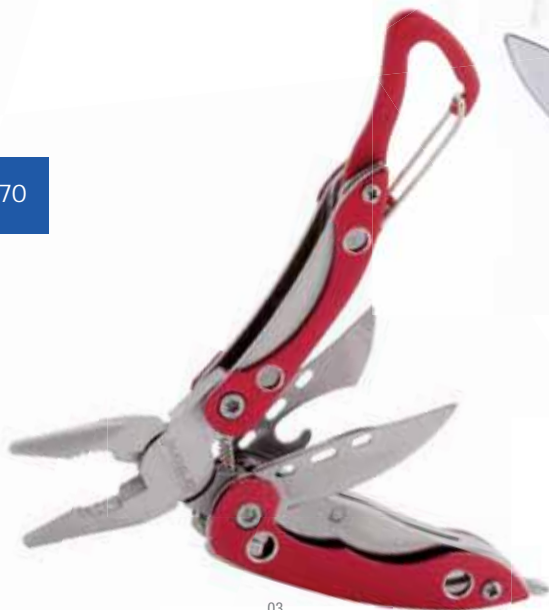

03

Borth

7291

Multiherramienta. Aluminio/ Acero Inox. 6 Funciones.

Multi-Ferramentas. Alumínio/ Aço Inoxidável. 6 Funções.

Multitool. Aluminium/ Stainless Steel. 6 Functions.

2.8 × 8.4 × 1.5 cm 100 / 10

Print Code: E(1), L1

19

04

02